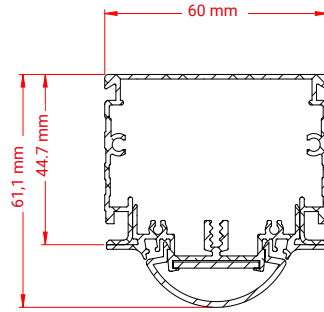

CLEVER
SWIFT
SOLID

Technical information

Length	1,030 mm
Output flux	3,400 lm
Wattage	27 W
Voltage	220 - 240 V
Frequency	50 ÷ 60 Hz
Power factor	>0.95
Drivers	Signify or Osram
Operational temperature	-20 °C to +35 °C
Weight	Approx. 2.5 kg/m including profile and accessories
Application	Low areas, order picking racks and retail
Installation height	2 - 4 m
Colour temperature	Natural white (± 4,000 K)
Colour Rendering Index (CRI)	>80
Lens option	Diffuse
Cover material	PMMA
Material	Untreated aluminium
Colour	Untreated aluminium and anodized
Impact resistance	IK07
IP code	IP20
Options	Emergency lighting
Warranty	L85B10 / at least 5 year warranty / Ta 35 °C
Expected life span	It is possible to reach 100,000 hours
BREEAM norms	Yes

On the initial performance, a tolerance of ± 10% is applicable, according to IEC. Technical data subject to change.

CLEVER
SWIFT
SOLID

Joris - EN v1.1 01/09/21

JORIS BUDGET LED

IP20

JORIS DIFFUSE

Luminaire

Dimensions

Polar diagram

Product code IP20	Length (mm)	Wattage (W)	Output flux (lm)	Lumen/Watt
LBN-D-109	1,030	27	3,400	125

On the initial performance, a tolerance of $\pm 10\%$ is applicable, according to IEC. Technical data subject to change.