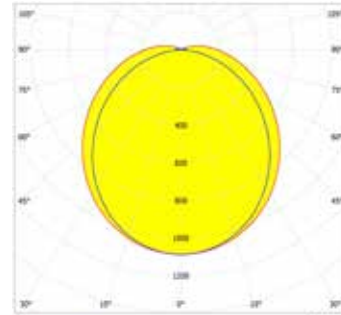

CLEVER
SWIFT
SOLID

Technical information

Length	1,030 mm
Output flux	3,400 lm
Wattage	27 W
Voltage	220 - 240 V
Frequency	50 ÷ 60 Hz
Power factor	>0.95
Drivers	Signify or Osram
Operational temperature	-20 °C to +35 °C
Weight	Approx. 2.5 kg/m including profile and accessories
Application	Low areas, order picking racks and retail
Installation height	2 - 4 m
Colour temperature	Natural white (± 4,000 K)
Colour Rendering Index (CRI)	>80
Lens option	Diffuse
Cover material	PMMA
Material	Untreated aluminium
Colour	Untreated aluminium and anodized
Impact resistance	IK07
IP code	IP20
Options	Emergency lighting
Warranty	L85B10 / at least 5 year warranty / Ta 35 °C
Expected life span	It is possible to reach 100,000 hours
BREEAM norms	Yes

On the initial performance, a tolerance of ± 10% is applicable, according to IEC. Technical data subject to change.

CLEVER
SWIFT
SOLID

Joris - EN v1.1 01/09/21

JORIS BUDGET LED

IP20

JORIS DIFFUSE

Luminaire

Dimensions

Polar diagram

Product code IP20	Length (mm)	Wattage (W)	Output flux (lm)	Lumen/Watt
LBN-D-109	1,030	27	3,400	125

On the initial performance, a tolerance of $\pm 10\%$ is applicable, according to IEC. Technical data subject to change.